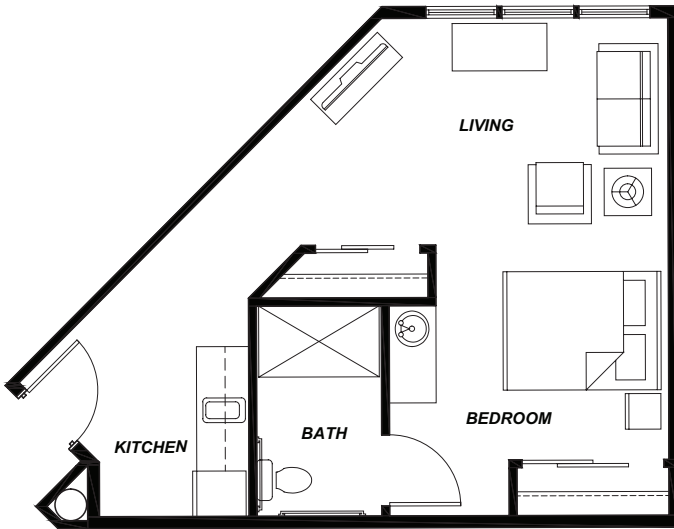

**AVAMERE at SHERWOOD**  
FLOORPLANS

**ALCOVE 1**

**485 SQUARE FEET**

**ALCOVE 2**

**420-480 SQUARE FEET**

**STUDIO 1**

**325-370 SQUARE FEET**

**STUDIO 2**

**430 SQUARE FEET**

**AVAMERE at SHERWOOD**  
FLOORPLANS

**STUDIO 3**

**375 SQUARE FEET**

**ONE BED 1**

**520-730 SQUARE FEET**

**TWO BEDROOM**

**970 SQUARE FEET**

**TWO BED 2**

**935 SQUARE FEET**