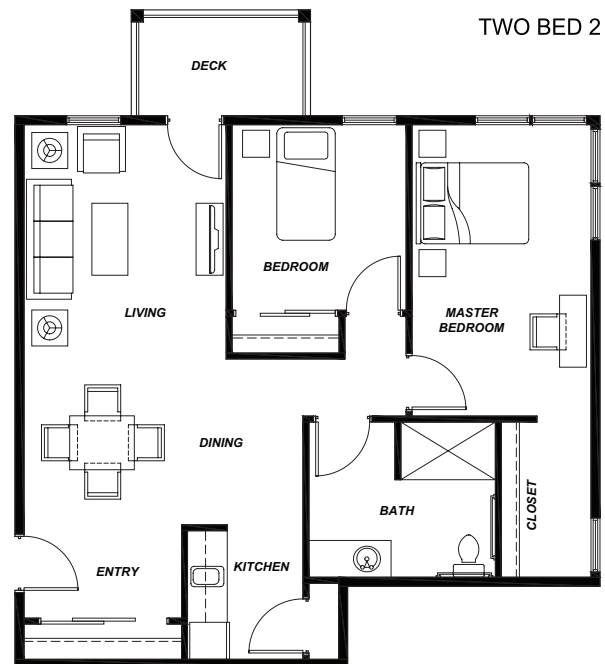

**AVAMERE at SHERWOOD**  
FLOORPLANS

**ALCOVE 1**

**485 SQUARE FEET**

**ALCOVE 2**

**420-480 SQUARE FEET**

**STUDIO 1**

**325-370 SQUARE FEET**

**STUDIO 2**

**430 SQUARE FEET**

**AVAMERE at SHERWOOD**  
FLOORPLANS

**STUDIO 3**

**375 SQUARE FEET**

**ONE BED 1**

**520-730 SQUARE FEET**

**TWO BEDROOM**

**970 SQUARE FEET**

**TWO BED 2**

**935 SQUARE FEET**