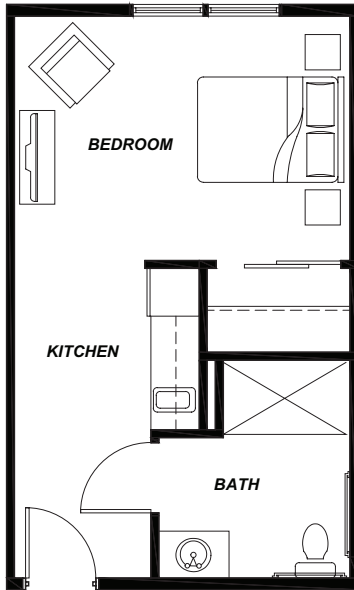

**AVAMERE at SHERWOOD**  
FLOORPLANS

**ALCOVE 1**

**485 SQUARE FEET**

**ALCOVE 2**

**420-480 SQUARE FEET**

**STUDIO 1**

**325-370 SQUARE FEET**

**STUDIO 2**

**430 SQUARE FEET**

**AVAMERE at SHERWOOD**  
FLOORPLANS

**STUDIO 3**

**375 SQUARE FEET**

**ONE BED 1**

**520-730 SQUARE FEET**

**TWO BEDROOM**

**970 SQUARE FEET**

**TWO BED 2**

**935 SQUARE FEET**