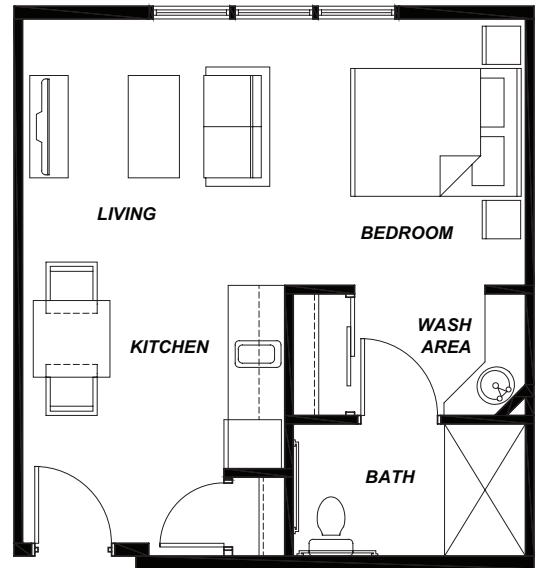

**AVAMERE at SHERWOOD**  
FLOORPLANS

**ALCOVE 1**

**485 SQUARE FEET**

**ALCOVE 2**

**420-480 SQUARE FEET**

**STUDIO 1**

**325-370 SQUARE FEET**

**STUDIO 2**

**430 SQUARE FEET**

**AVAMERE at SHERWOOD**  
FLOORPLANS

**STUDIO 3**

**375 SQUARE FEET**

**ONE BED 1**

**520-730 SQUARE FEET**

**TWO BEDROOM**

**970 SQUARE FEET**

**TWO BED 2**

**935 SQUARE FEET**