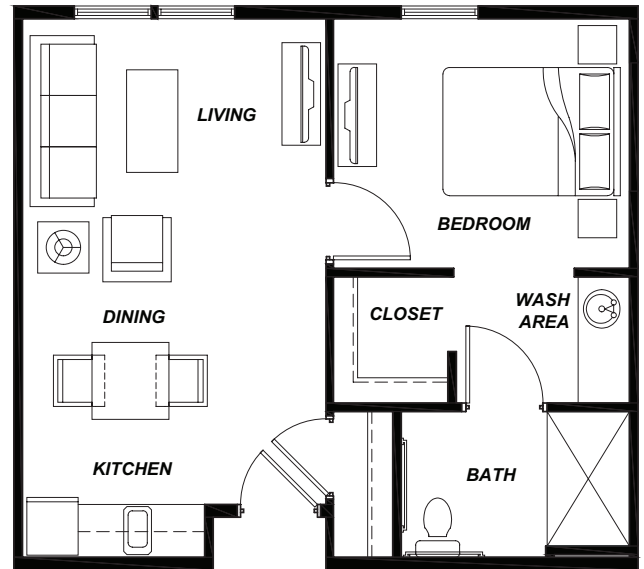

**AVAMERE at SHERWOOD**  
FLOORPLANS

**ALCOVE 1**

**485 SQUARE FEET**

**ALCOVE 2**

**420-480 SQUARE FEET**

**STUDIO 1**

**325-370 SQUARE FEET**

**STUDIO 2**

**430 SQUARE FEET**

**AVAMERE at SHERWOOD**  
FLOORPLANS

**STUDIO 3**

**375 SQUARE FEET**

**ONE BED 1**

**520-730 SQUARE FEET**

**TWO BEDROOM**

**970 SQUARE FEET**

**TWO BED 2**

**935 SQUARE FEET**