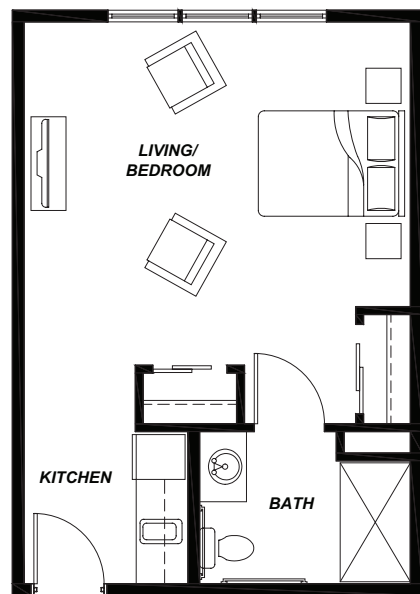

**AVAMERE at SHERWOOD**  
FLOORPLANS

**ALCOVE 1**

**485 SQUARE FEET**

**ALCOVE 2**

**420-480 SQUARE FEET**

**STUDIO 1**

**325-370 SQUARE FEET**

**STUDIO 2**

**430 SQUARE FEET**

**AVAMERE at SHERWOOD**  
FLOORPLANS

**STUDIO 3**

**375 SQUARE FEET**

**ONE BED 1**

**520-730 SQUARE FEET**

**TWO BEDROOM**

**970 SQUARE FEET**

**TWO BED 2**

**935 SQUARE FEET**