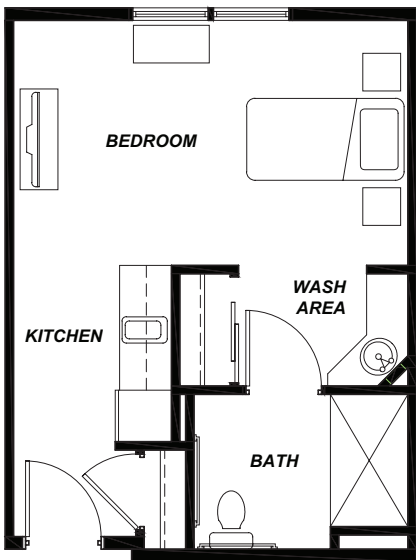

**AVAMERE at SHERWOOD**  
FLOORPLANS

**ALCOVE 1**

**485 SQUARE FEET**

**ALCOVE 2**

**420-480 SQUARE FEET**

**STUDIO 1**

**325-370 SQUARE FEET**

**STUDIO 2**

**430 SQUARE FEET**

**AVAMERE at SHERWOOD**  
FLOORPLANS

**STUDIO 3**

**375 SQUARE FEET**

**ONE BED 1**

**520-730 SQUARE FEET**

**TWO BEDROOM**

**970 SQUARE FEET**

**TWO BED 2**

**935 SQUARE FEET**