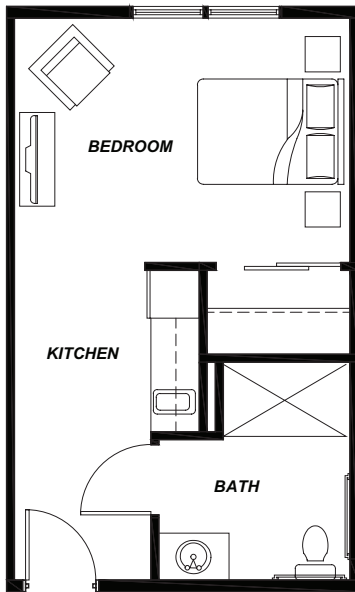

AVAMERE at ST. HELENS
FLOORPLANS

ALCOVE 1

485 SQUARE FEET

ALCOVE 2

420-480 SQUARE FEET

STUDIO 1

325-370 SQUARE FEET

STUDIO 2

430 SQUARE FEET

AVAMERE at ST. HELENS
FLOORPLANS

STUDIO 3

375 SQUARE FEET

ONE BED 1

520-730 SQUARE FEET

TWO BED 2

935 SQUARE FEET

TWO BED 5

1060 SQUARE FEET