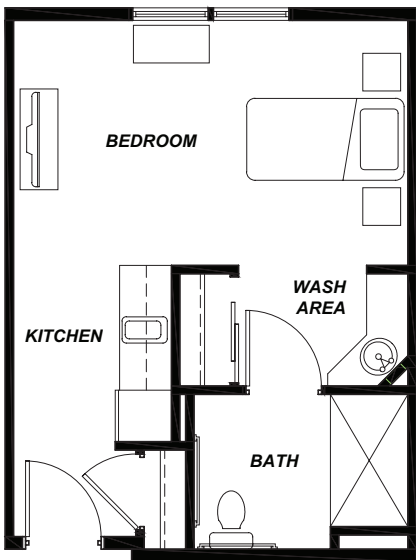

AVAMERE at ST. HELENS
FLOORPLANS

ALCOVE 1

485 SQUARE FEET

ALCOVE 2

420-480 SQUARE FEET

STUDIO 1

325-370 SQUARE FEET

STUDIO 2

430 SQUARE FEET

AVAMERE at ST. HELENS
FLOORPLANS

STUDIO 3

375 SQUARE FEET

ONE BED 1

520-730 SQUARE FEET

TWO BED 2

935 SQUARE FEET

TWO BED 5

1060 SQUARE FEET