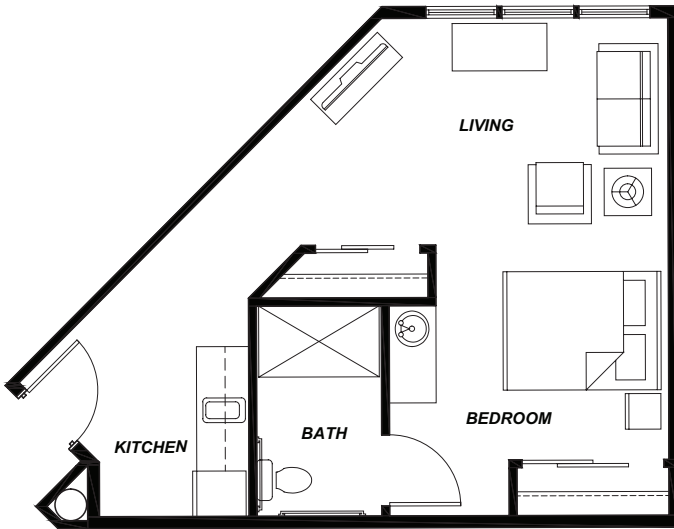

AVAMERE at ST. HELENS
FLOORPLANS

ALCOVE 1

485 SQUARE FEET

ALCOVE 2

420-480 SQUARE FEET

STUDIO 1

325-370 SQUARE FEET

STUDIO 2

430 SQUARE FEET

AVAMERE at ST. HELENS
FLOORPLANS

STUDIO 3

375 SQUARE FEET

ONE BED 1

520-730 SQUARE FEET

TWO BED 2

935 SQUARE FEET

TWO BED 5

1060 SQUARE FEET