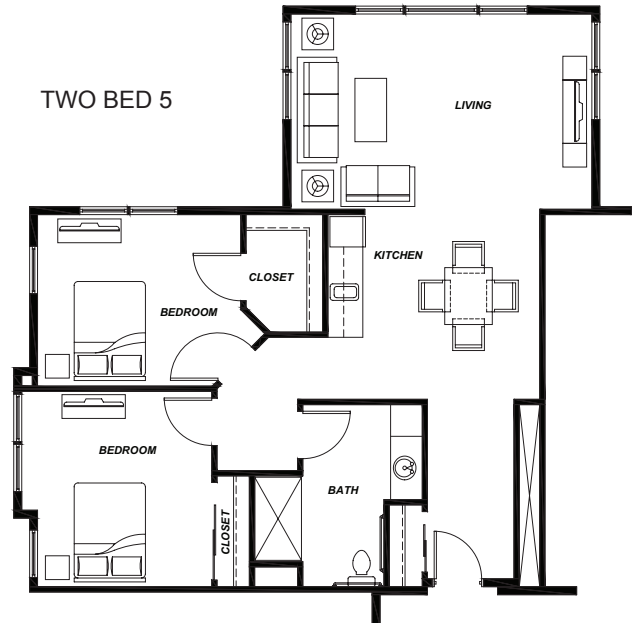

430 SQUARE FEET

AVAMERE at ST. HELENS
FLOORPLANS

STUDIO 3

375 SQUARE FEET

ONE BED 1

520-730 SQUARE FEET

TWO BED 2

935 SQUARE FEET

TWO BED 5

1060 SQUARE FEET