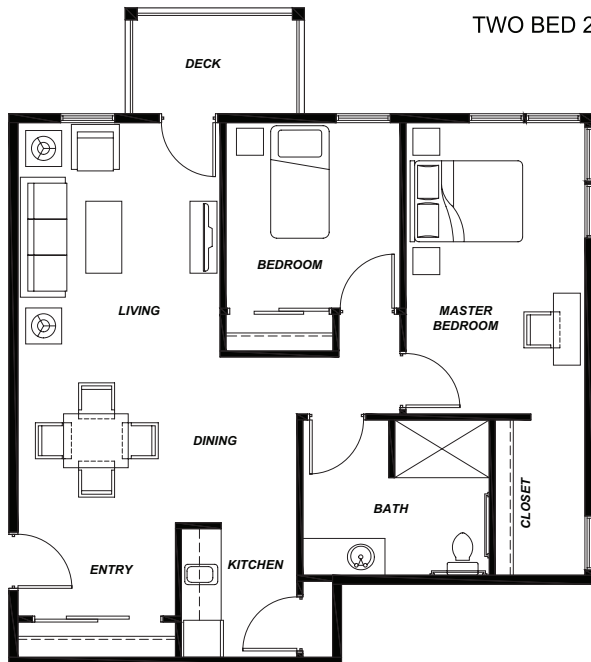

430 SQUARE FEET

AVAMERE at ST. HELENS
FLOORPLANS

STUDIO 3

375 SQUARE FEET

ONE BED 1

520-730 SQUARE FEET

TWO BED 2

935 SQUARE FEET

TWO BED 5

1060 SQUARE FEET