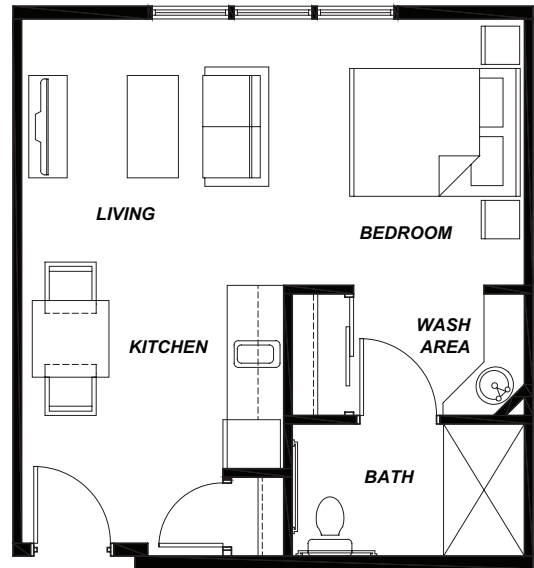

AVAMERE at ST. HELENS
FLOORPLANS

ALCOVE 1

485 SQUARE FEET

ALCOVE 2

420-480 SQUARE FEET

STUDIO 1

325-370 SQUARE FEET

STUDIO 2

430 SQUARE FEET

AVAMERE at ST. HELENS
FLOORPLANS

STUDIO 3

375 SQUARE FEET

ONE BED 1

520-730 SQUARE FEET

TWO BED 2

935 SQUARE FEET

TWO BED 5

1060 SQUARE FEET