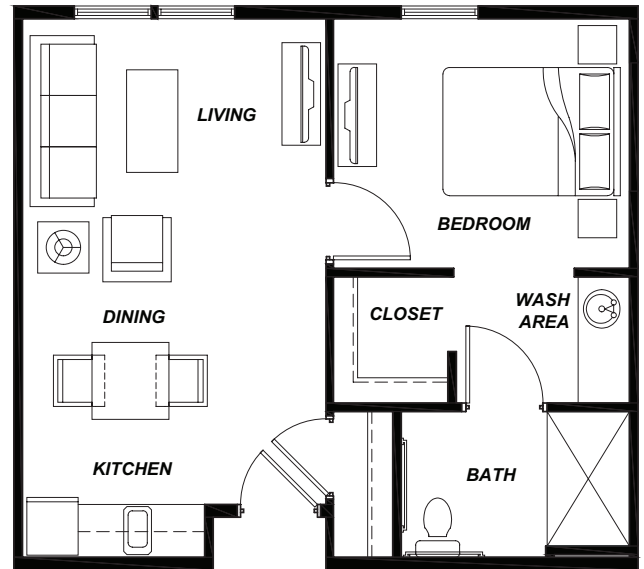

430 SQUARE FEET

AVAMERE at ST. HELENS
FLOORPLANS

STUDIO 3

375 SQUARE FEET

ONE BED 1

520-730 SQUARE FEET

TWO BED 2

935 SQUARE FEET

TWO BED 5

1060 SQUARE FEET