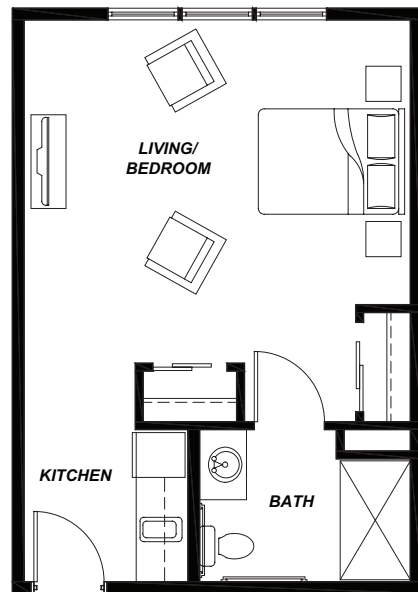

AVAMERE at ST. HELENS
FLOORPLANS

ALCOVE 1

485 SQUARE FEET

ALCOVE 2

420-480 SQUARE FEET

STUDIO 1

325-370 SQUARE FEET

STUDIO 2

430 SQUARE FEET

AVAMERE at ST. HELENS
FLOORPLANS

STUDIO 3

375 SQUARE FEET

ONE BED 1

520-730 SQUARE FEET

TWO BED 2

935 SQUARE FEET

TWO BED 5

1060 SQUARE FEET